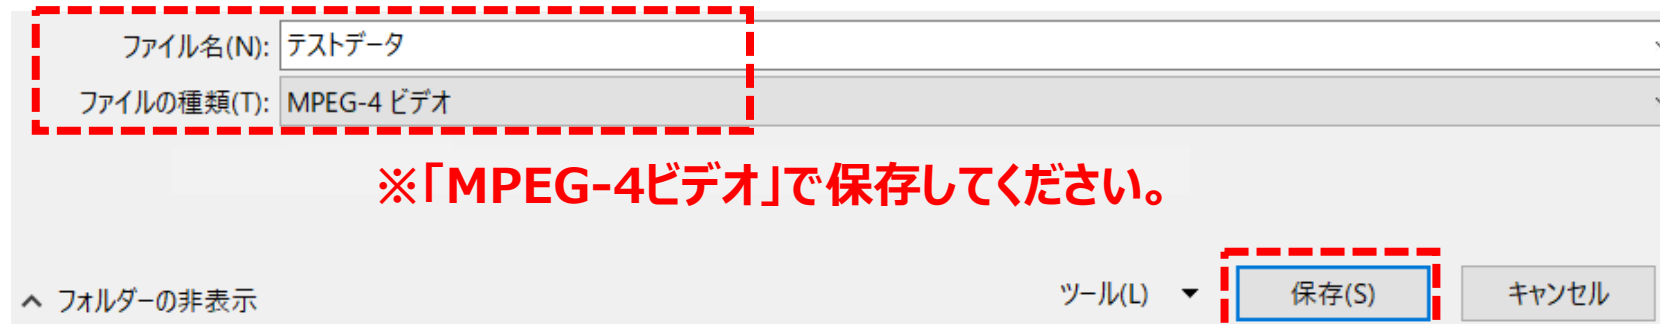

◆PowerPoint2010/2013/2016の場合

8. 「ビデオの作成」をクリック後、ファイルを任意の場所に保存します。
  ファイル名は「演題番号_名前_日付」としてください。（例：1-1-S1_血液太郎_0911）